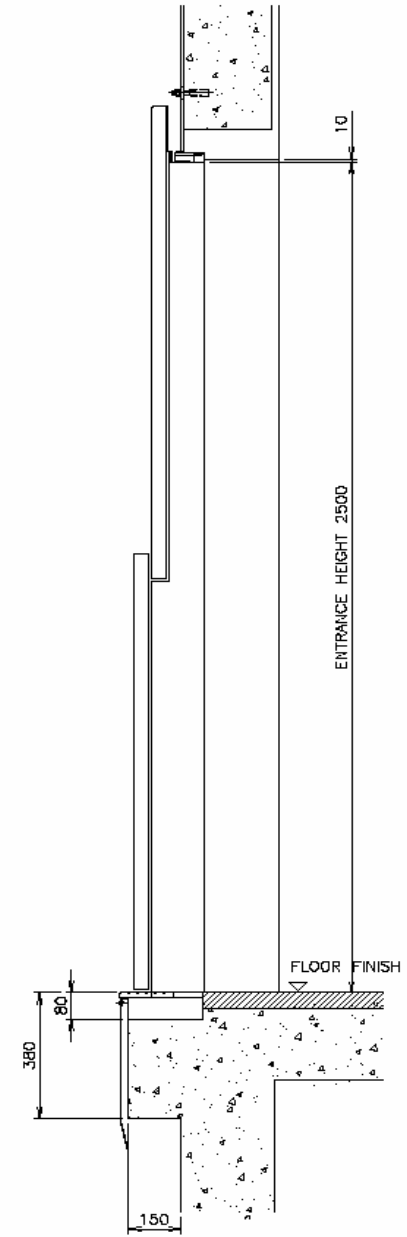

2 PANEL VERTICAL UP-SLIDING DOOR
NARROW JAMB - AS-1X TYPE

A-A SECTION

B-B SECTION