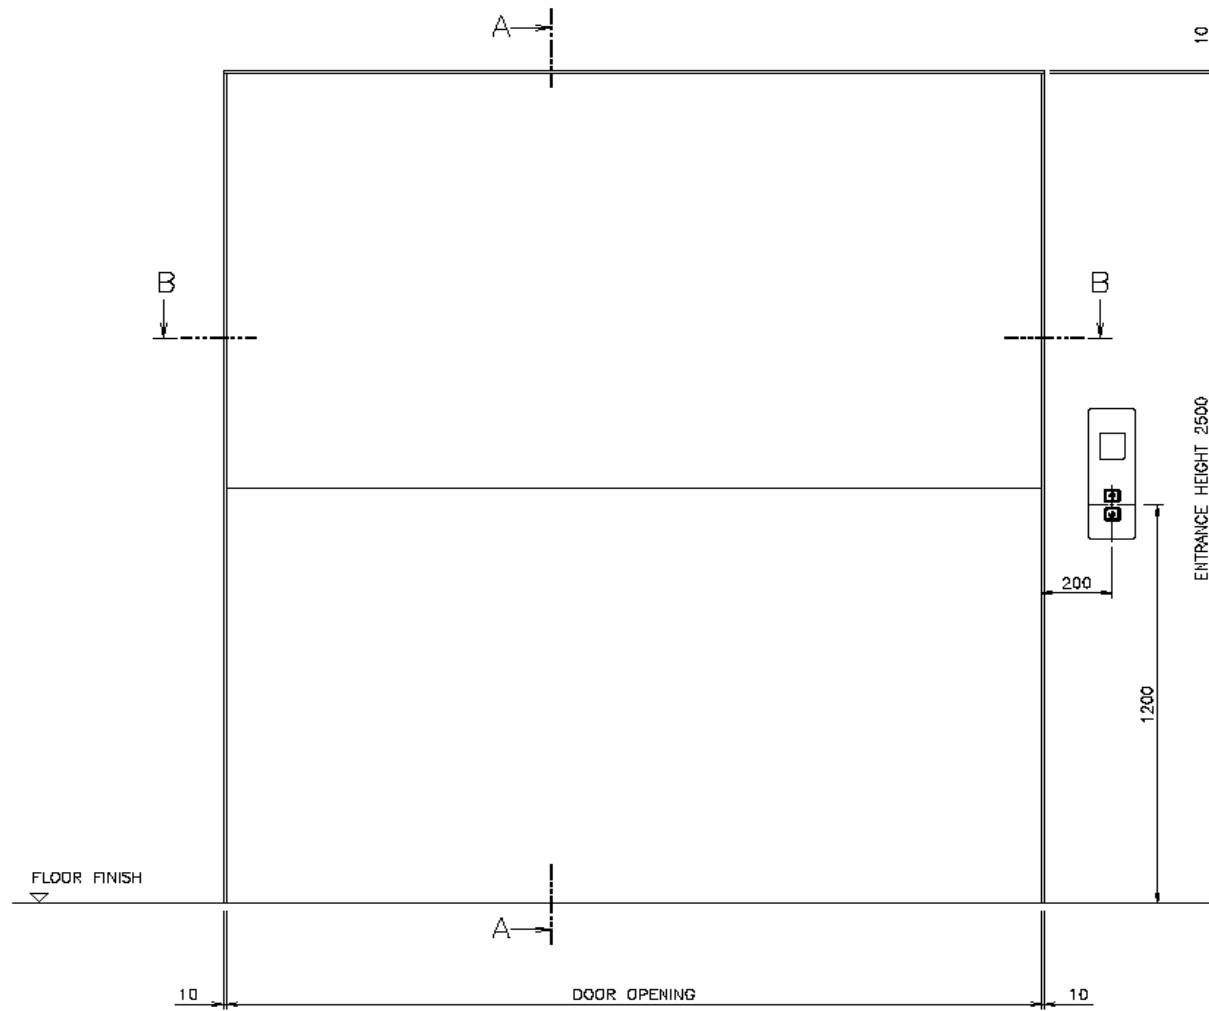

2 PANEL VERTICAL UP-SLIDING DOOR
NARROW JAMB - AS-1X TYPE

A-A SECTION

B-B SECTION