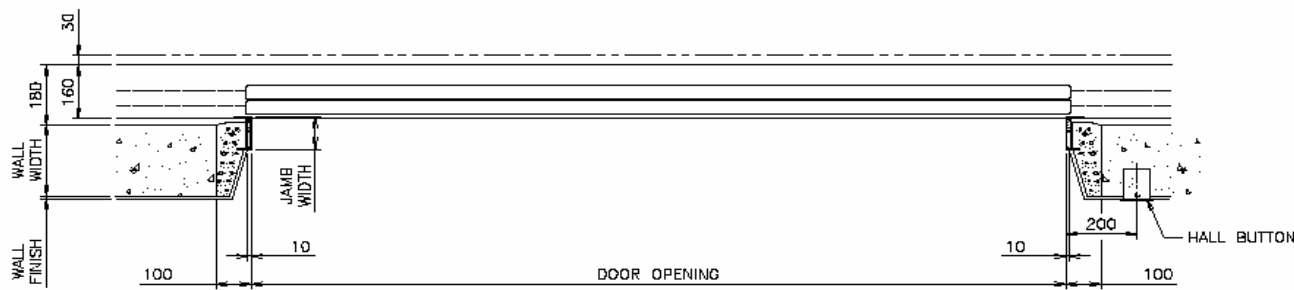

2 PANEL VERTICAL UP-SLIDING DOOR
NARROW JAMB - AS-1X TYPE

A-A SECTION

B-B SECTION