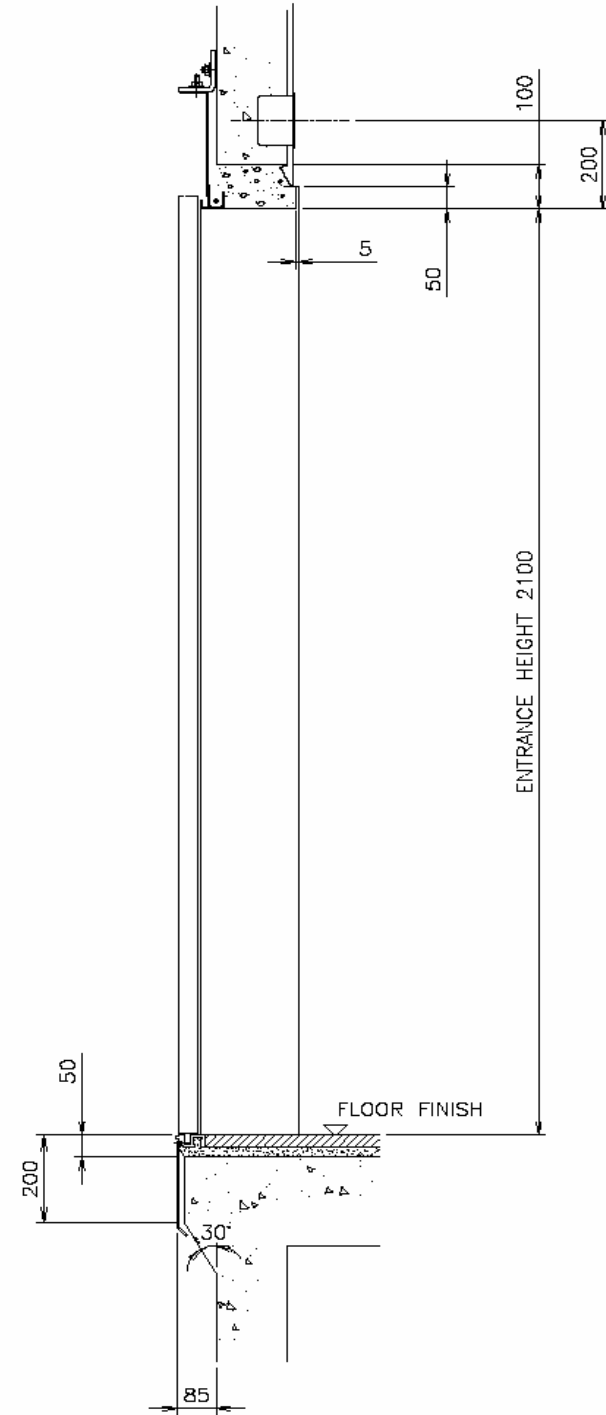

2 PANEL CENTER OPENING DOOR  
WIDE JAMB (STRAIGHT) - SS-1X TYPE

A-A SECTION

B-B SECTION