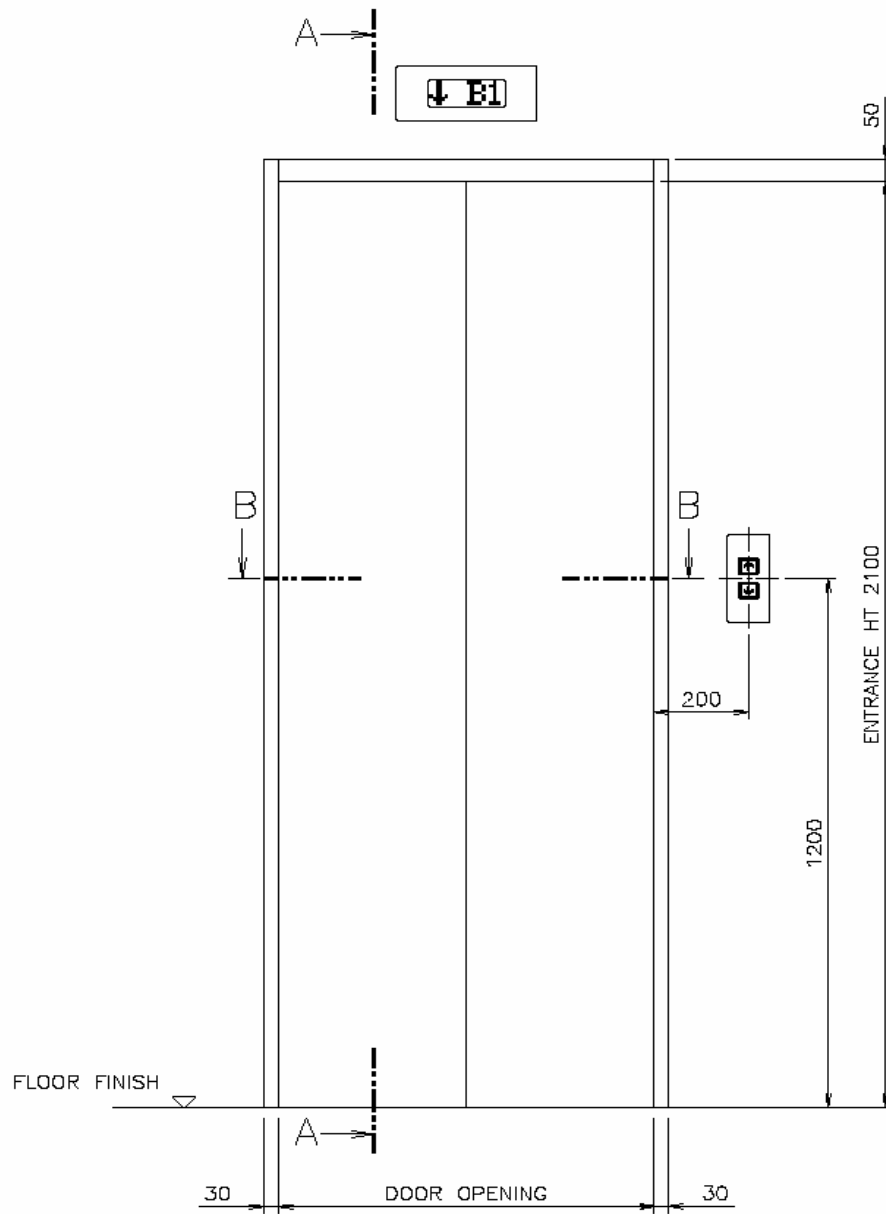

2 PANEL CENTER OPENING DOOR  
WIDE JAMB (STRAIGHT) - SS-1X TYPE

A-A SECTION

B-B SECTION