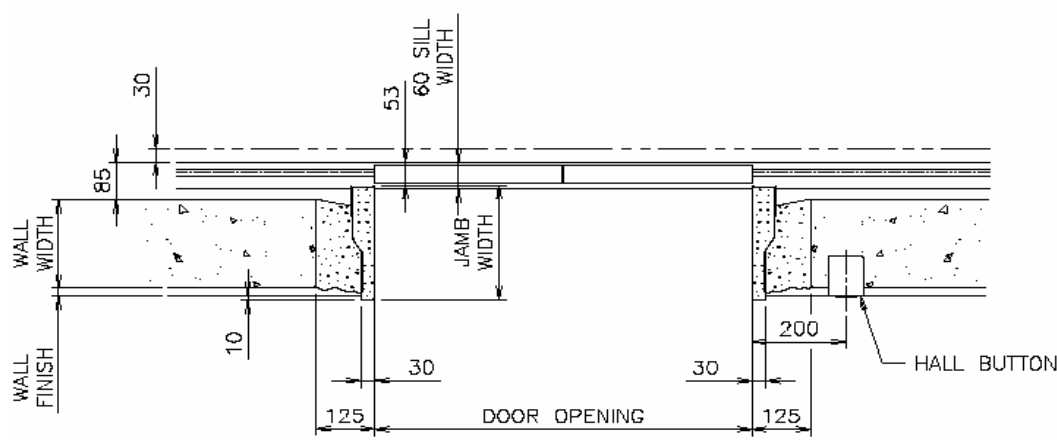

2 PANEL CENTER OPENING DOOR  
WIDE JAMB (STRAIGHT) - SS-1X TYPE

A-A SECTION

B-B SECTION