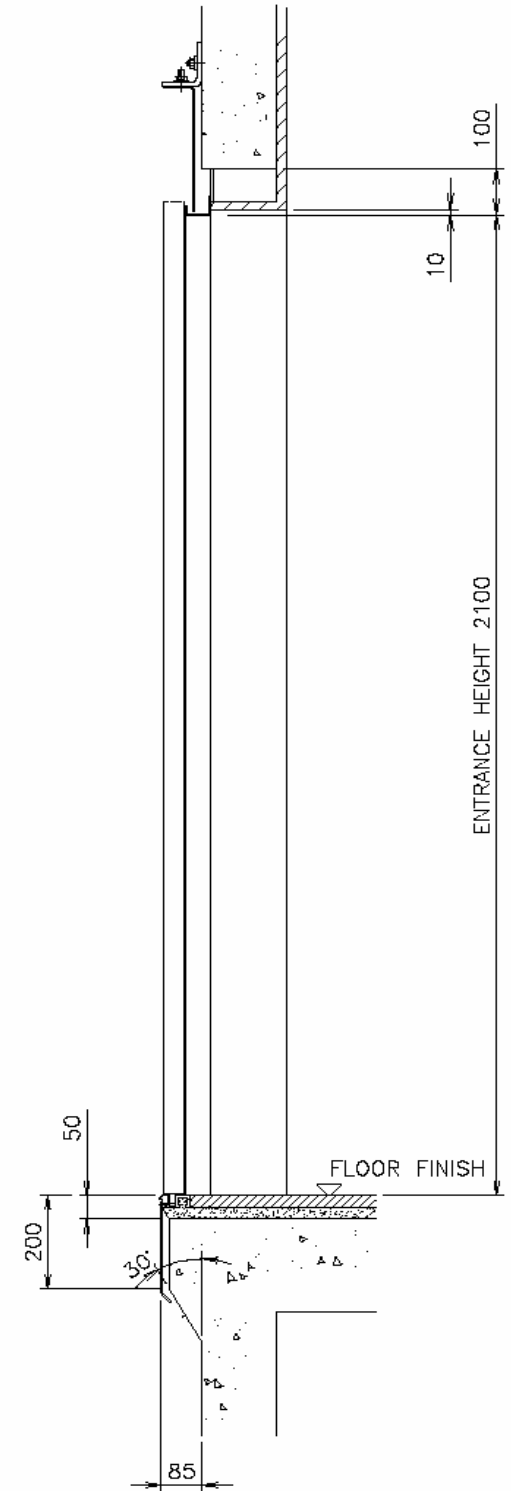

2 PANEL CENTER OPENING DOOR  
NARROW JAMB - AS-1X TYPE

A-A SECTION

B-B SECTION