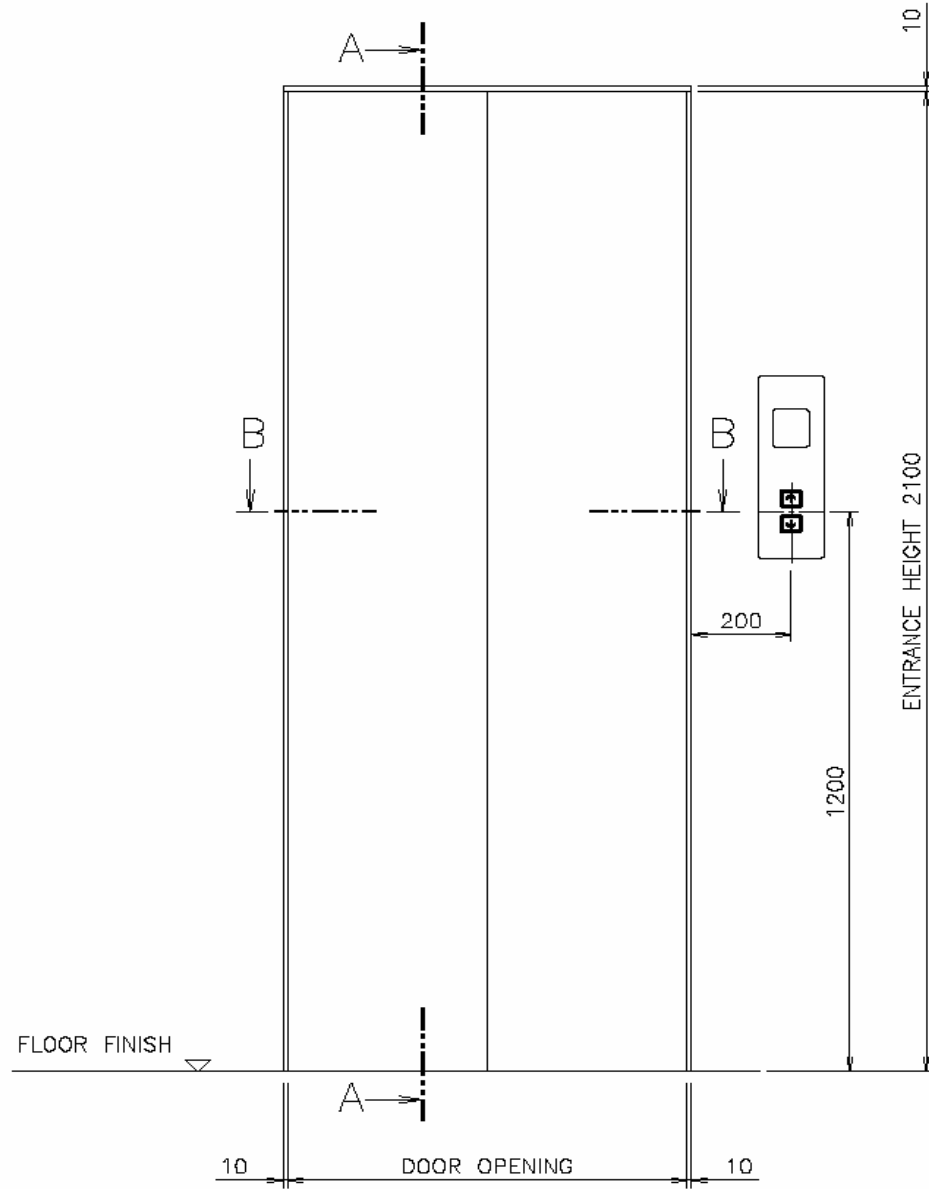

2 PANEL CENTER OPENING DOOR  
NARROW JAMB - AS-1X TYPE

A-A SECTION

B-B SECTION