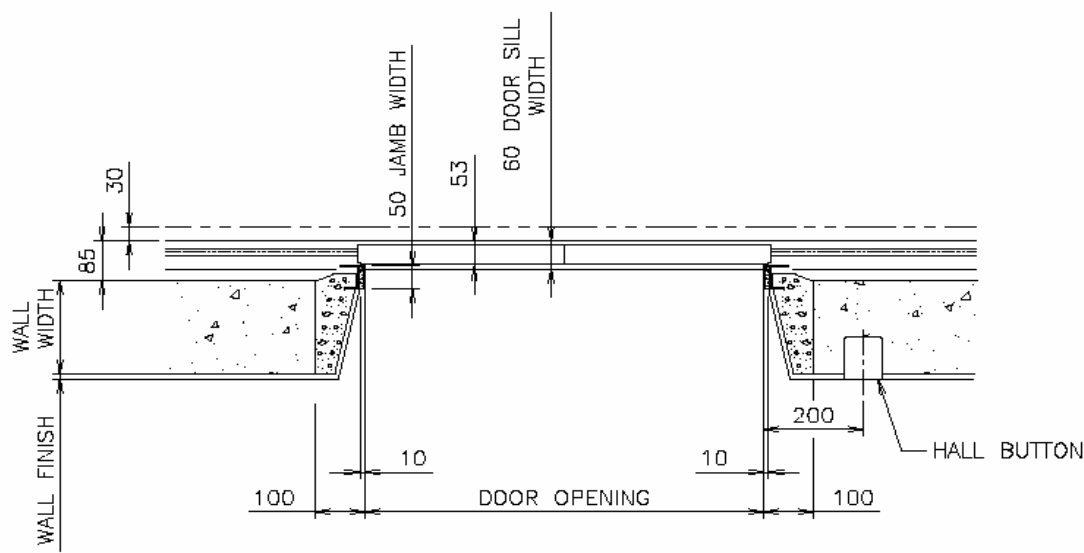

2 PANEL CENTER OPENING DOOR  
NARROW JAMB - AS-1X TYPE

A-A SECTION

B-B SECTION